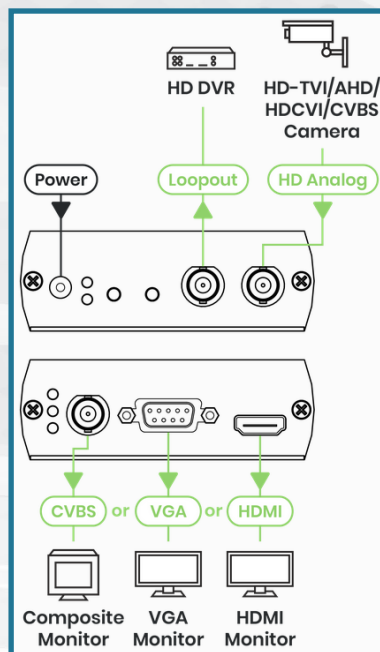

## HDCVI/HDTV/ AHD/ CVBS to HDMI/ VGA/ Composite Video Selection Converter

- Converts HDTV, AHD, HDCVI, NTSC/ PAL, 960H to HDMI/ VGA/ CVBS.
- Resolution up to 8MP@15Hz for video input.
- Resolution up to 1080p@60Hz for HDMI, VGA output.
- Built-in loop out for CVBS display or DVR.
- Output HDMI/ VGA/ CVBS (one signal at a time).

<b>Video Format</b>	HDTV/ AHD/ HDCVI/ HDMI/ VGA/ CVBS
<b>Max. Input Video Resolution</b>	8MP@15Hz
<b>Max. HDMI Resolution</b>	1080p@60Hz
<b>Max. VGA Resolution</b>	1920x1080@60Hz
<b>Max. Composite Video Resolution</b>	480i@60Hz (NTSC), 576i@50Hz (PAL)
<b>Video Input</b>	1 x BNC (75Ω 1Vpp)
<b>Video Output</b>	1 x HDMI Type A, 1 x D-SUB 15, BNC (75Ω 1Vpp)
<b>Video Loop-out</b>	1 x BNC (75Ω 1Vpp)
<b>Switch</b>	2 x Tact Switch
<b>Power Supply</b>	12V 500mA
<b>Power Consumption</b>	250mA
<b>Operation / Storage temperature</b>	0 to 55°C / -20 to 85°C
<b>Humidity</b>	up to 95%
<b>Dimension</b>	88 x 130 x 30mm
<b>Weigh</b>	270g