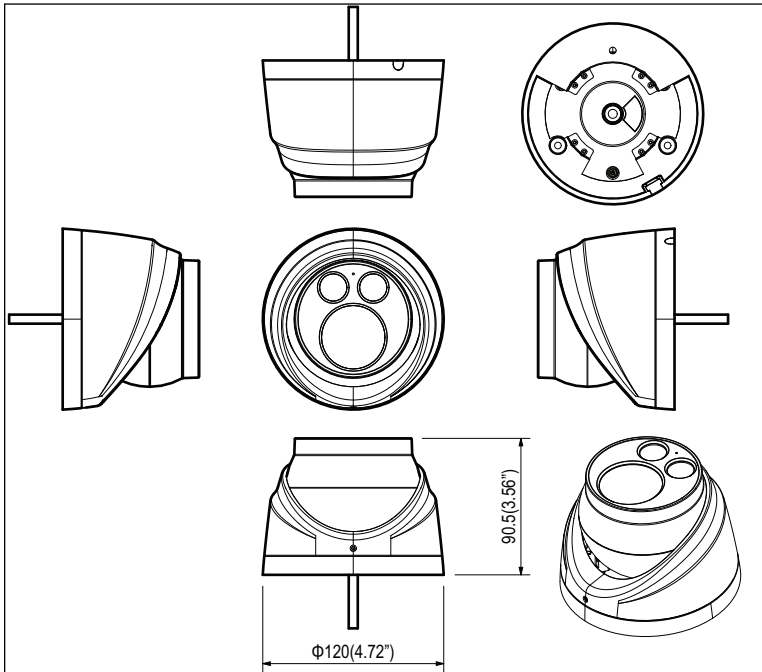

Dimensions

ITV529-1ERS

 **Note:** Values in parentheses are inches; all others are millimeters.

Standard Web Interface

Pelco cameras use a standard Web browser interface for easy remote setup and administration. Controls are optimized for convenient one-step camera configuration for features including color, exposure, flicker control, wide dynamic range, and streaming.