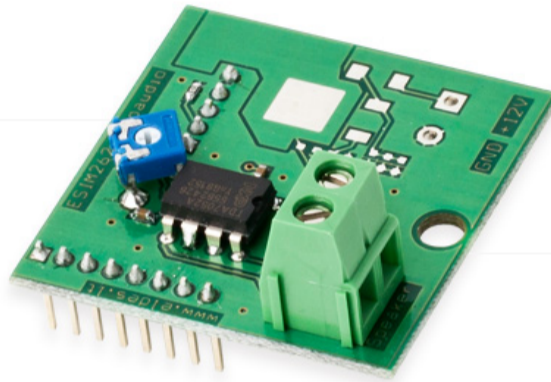

# EA2

Audio amplifier module

For Intercoms,  
Elevators

Compatible with  
ESIM264/364  
panels

## What is it?

Audio module EA2 is used to ensure duplex audio connection channel in Eldes alarm and control systems.

This module has audio amplifier installed in it.

## Main features

>1 W 8 Om

For Intercoms, Elevators

Compatible with [ESIM264/ESIM364](#) panels

Allows the connection of external wired headphones or computer speakers and enables dual voice communication for an intercom