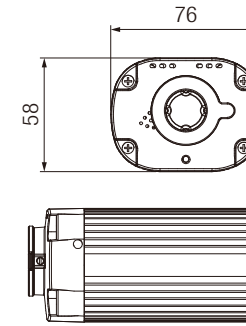

N10

MEGAPIXEL FIXED CAMERA

DIMENSIONS (Unit:mm)

SPECIFICATIONS

Model	N10F	N10Q-XD	N10U-XL	N10U	N10A-XL	N10A
Image Sensor	1/2.5" 5 MP	1/3" 3 MP	1/2.8" 2 MP	1/2.7" 2 MP	1/3" 1.3 MP	1/3" 1.3 MP
WDR	N/A	Dual-shutter, up to 110dB	N/A	N/A		
Num. of Effective Pixels	2592 x 1920 HxV	2048 x 1536 HxV	1920 x 1080 HxV		1280 x 1024 HxV	
Lens	CS-Mounted MP Lens Changeable					
F.O.V. (Horizontal)	N/A					
Minimum Illumination	0.1 Lux, F1.2		0.05 Lux, F1.2	0.1 Lux, F1.2	0.05 Lux, F1.2	0.1 Lux, F1.2
Shutter Time (Sec.)	1/3~1/15000 or 1/4~1/15000 Selectable					
Iris	DC-Iris					
S/N Ratio	More than 38 dB	More than 39 dB	More than 39 dB	More than 38 dB	More than 39 dB	More than 38 dB
Day/Night	Yes, Built-in ICR					
Video Compression	Motion JPEG, MPEG-4, H.264 High Profile					
H.264/MJPEG	10 fps: 5 MP; 20 fps: 3 MP; 30 fps: HD-1080p, HD-720p, SXGA, 1024 x 768, 800 x 600, D1, VGA, QVGA, QQVGA,	20 fps: 3 MP; 30 fps: HD-1080p, HD-720p, SXGA, 1024 x 768, 800 x 600, D1, VGA, QVGA, QQVGA	30 fps: HD-1080p, HD-720p, SXGA, 1024 x 768, 800 x 600, D1, VGA, QVGA, QQVGA		30 fps: SXGA, 1024 x 768, 800 x 600, D1, VGA, QVGA, QQVGA	
MPEG4	30 fps: HD-1080p, HD-720p, SXGA, 1024 x 768, 800 x 600, D1, VGA, QVGA, QQVGA, Minilux Mode					
Video Streaming	Multiple Stream: Supports up to 4 Independent Streams with ROI (Region of Interest) Feature Controllable Framerate and Bandwidth CBR/VBR					
Video Output	SDTV- Composite Video, HDTV- Component Video			SDTV- Composite Video		
Image Setting	Compression, Brightness, Contrast, Mirroring, Sharpness, AWB, AES, AGC, BLC, Day/Night Mode, WDR, 5 Privacy Mask Regions					
Audio Compression	G.711, G.726, AAC					
Audio Input	Built-in Microphone, Line In x 1					
Audio Output	Line Out x 1					
Security	Password Protection, IP Address Filtering, User Access Privilege					
Network Protocols	TCP/IP, UDP, DHCP, PPPoE, HTTP, HTTPS, DNS, DynDNS, NTP, FTP, SMTP, RTP, RTSP, RTCP, 3GPP, UPnP, IPv4, SAMBA Client (NAS), IGMP, ICMP, ARP			TCP/IP, UDP, DHCP, PPPoE, HTTP, HTTPS, DNS, DynDNS, NTP, FTP, SMTP, RTP, RTSP, RTCP, 3GPP, UPnP, IPv4, SAMBA Client (NAS), IGMP, ICMP, ARP		
Intelligent Video	Video Motion Detection					
Alarm Trigger	Periodic Timer, Intelligent Video and External Digital Input					
Alarm Event	Intelligent Video, File Upload via FTP and E-mail, E-mail Notification with Snapshot Attachment, External Output Activation, File Recording to SD Card Remote FTP or Remote NAS					
Web Browser	Microsoft IE, Mozilla Firefox, Google Chrome					
Local Storage	SD/SDHC Card Support					
Casing	Metal (Aluminum)					
Dimension	76 (W) x 58 (H) x 109 (D) mm					
Weight	426 g					
Power	Power over Ethernet IEEE 802.3af, Max. 4.5 W, 8~25 Vdc, 24 Vac					
I/O Connectors	<ol style="list-style-type: none"> 1. RJ-45 Female Type 10BASE-T/100BASE-TX 2. 3-pin Terminal Block for DC/AC Power Input 3. Audio Line In/Out 4. Alarm In/Out 5. Serial Port RS-485/RS-422 Configurable 6. Video Out and Reset 7. Iris Adaptor 8. USB A-type Female for External Wi-Fi Dongle 9. SD Card Slot 10. 2-pin External IR Trigger 		<ol style="list-style-type: none"> 1. RJ-45 Female Type 10BASE-T/100BASE-TX 2. 3-pin Terminal Block for DC/AC Power Input 3. Audio Line In/Out 4. Alarm In/Out 5. Serial Port RS-485/RS-422 Configurable 6. Video Out and Reset 7. Iris Adaptor 8. USB A-type Female for External Wi-Fi Dongle 9. SD Card Slot 10. 2-pin External IR Trigger 11. Reset 		<ol style="list-style-type: none"> 1. RJ-45 Female Type 10BASE-T/100BASE-TX 2. 3-pin Terminal Block for DC/AC Power Input 3. Audio Line In/Out 4. Alarm In/Out 5. Serial Port RS-485/RS-422 Configurable 6. Video Out and Reset 7. Iris Adaptor 8. USB A-type Female for External Wi-Fi Dongle 9. SD Card Slot 10. 2-pin External IR Trigger 11. Reset 	
Failover	SD/SDHC Auto-recovery, Reset					
Operating Conditions	-10°C~50°C (14°F~122°F) Humidity: 20%~80% RH					
Wireless Support	Yes, Support External 802.11n USB Wi-Fi Dongle					
Included Accessories	QIG, I/O Cable, Bracket					
Approvals	FCC Part15 Subpart B, CE EN55022 Class B, EN55024, LVD, RoHS					
IR Range	N/A					
IR Wavelength	N/A					