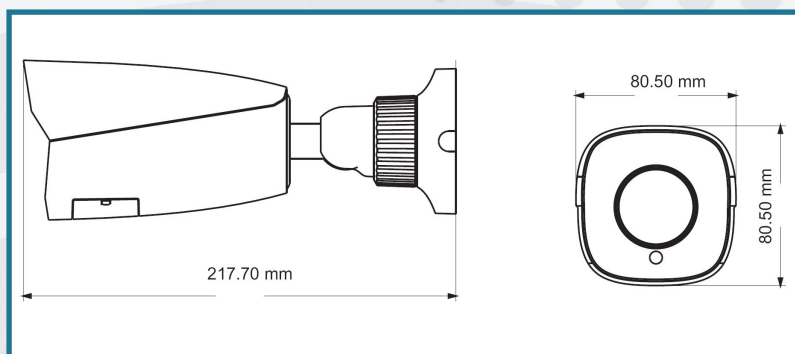

- 5MP (2592 × 1944) H.265 coding
- Max.resolution: 2592 X 1944
- ICR auto switch, true day / night, ROI coding
- 3D DNR, digital WDR, HLC, BLC, defog
- 30-50m IR night view distance
- Built-in micro SD card slot, up to 128GB
- DC12V/PoE power supply
- IP 67 ingress protection
- Support three streams
- P2P function (optional)
- Support remote monitoring by smart phones & tablet PCs with iOS and Android OS
- Intelligent analytics

Camera	Image Sensor	1 / 2.7" CMOS
	Image Size	2592x1944
	Electronic Shutter	1 s - 1 / 100000 s
	Iris Type	Fixed Iris
	Min. Illumination	0.0236 lux @F2.0, AGC ON; 0 lux with IR 0.0085 lux @ F1.2, AGC ON; 0 lux with IR
	Lens	2.8-12mm @F1.4, Horizontal FoV: 90.5°-32.9°; Vertical FoV: 74.3°- 25°;
	Wide Dynamic Range	Digital WDR
	BLC	Yes
	HLC	Yes
	Defog	Yes
	Digital NR	3D DNR
Angle Adjustment	Pan: 0°-360°; Tilt:0°-90°; Rotation: 0°-360°	
Image	Video Compression	H.265 / H.264
	H.265 Compression Standard	Main Profile@Leve4.1 High Tier
	Resolution	5MP (2592 × 1944), 4MP (2560 × 1440), 1080P (1920 × 1080), 720P (1280 × 720), D1, CIF, 480 × 240
	Main Stream	60Hz : 5MP(1-20fps)/ 4MP(1-30fps)/ 1080P(1-30fps)/ 720P(1-30fps) 50Hz : 5MP(1-20fps)/4MP (1-25fps)/1080P (1-25fps)/ 720P (1-25fps)
	Sub Stream	60Hz :720P (1-15fps)/D1 (1-30fps)/CIF (1-30fps); 50Hz:720P (1-12fps)/D1 (1-25fps)/CIF (1-25fps)
	Third Stream	60Hz : D1/CIF/480x240 (1-30fps); 50Hz: D1/CIF/480x240 (1-25fps)
	Bit Rate / Bit Rate Type	64 Kbps ~ 5 Mbps / VBR / CBR
	ROI	Each ROI to be configured separately